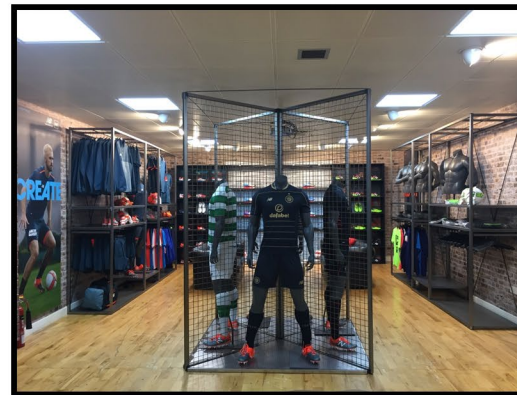

Showroom Design / Fitout: New Balance